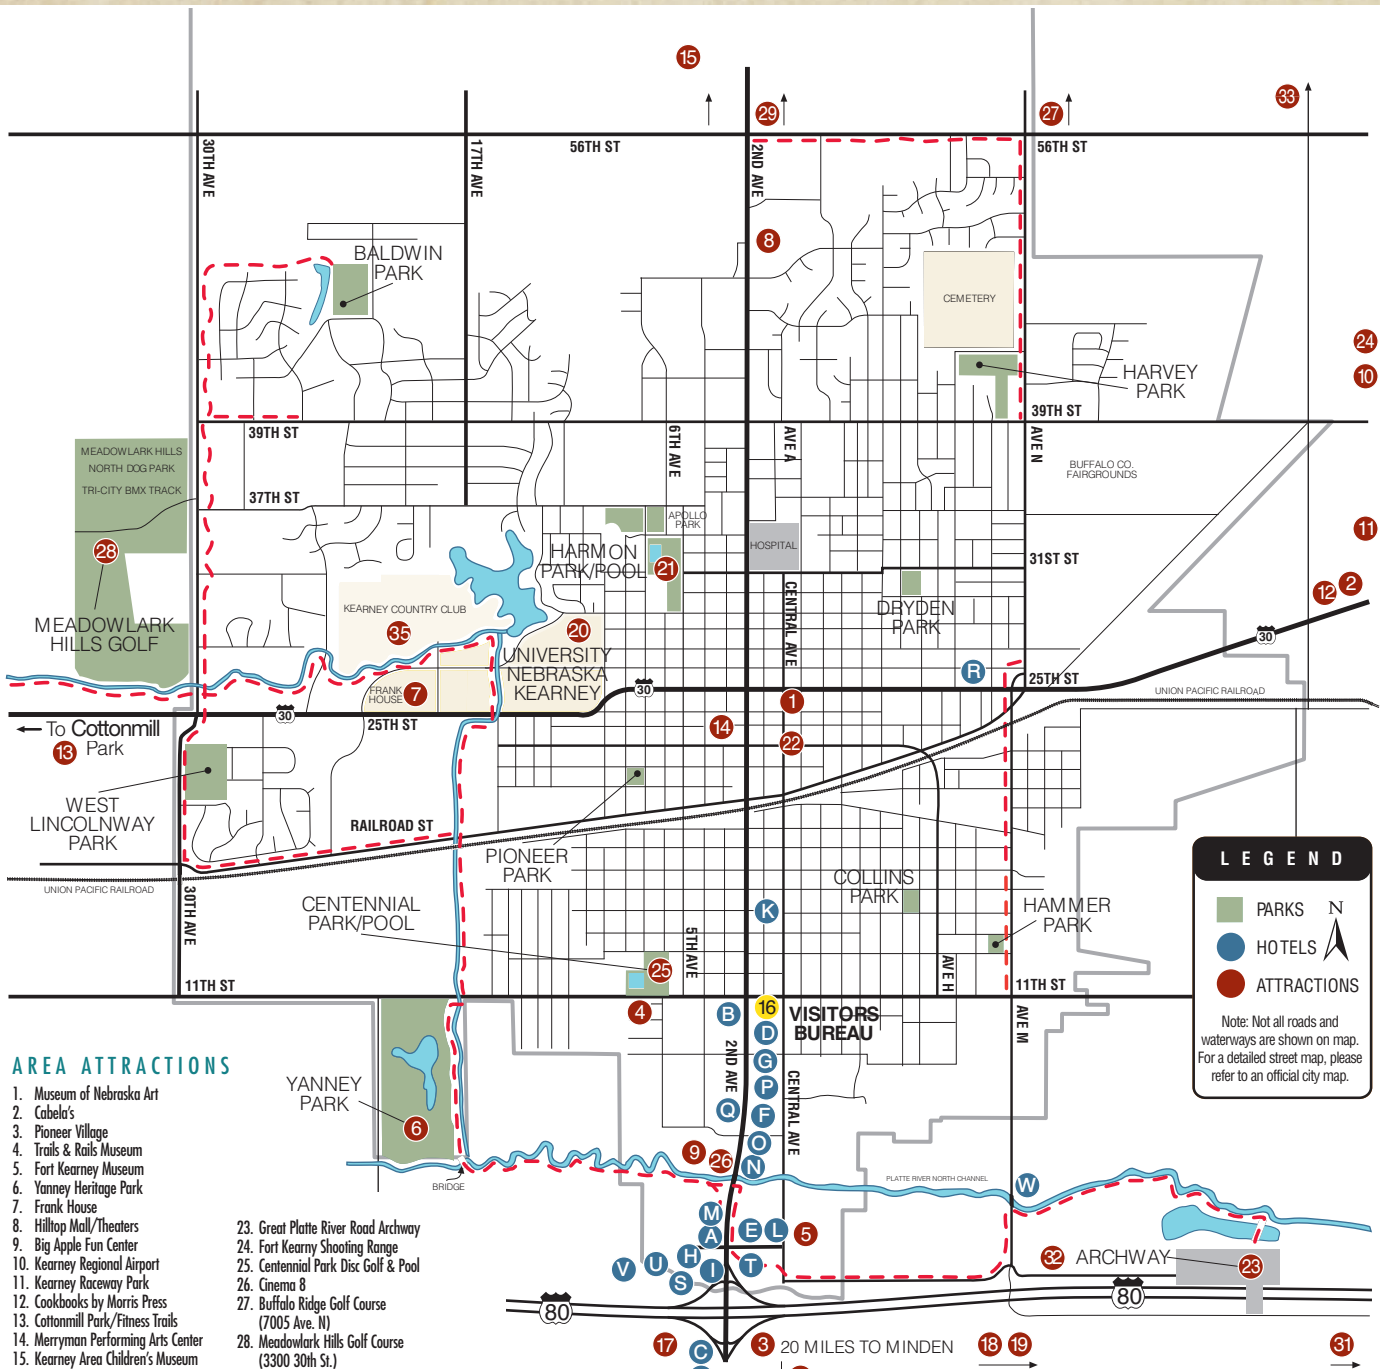

Kearney Map

AREA ATTRACTIONS

1. Museum of Nebraska Art
2. Cabela's
3. Pioneer Village
4. Trails & Rails Museum
5. Fort Kearney Museum
6. Yanney Heritage Park
7. Frank House
8. Hilltop Mall/Theaters
9. Big Apple Fun Center
10. Kearney Regional Airport
11. Kearney Raceway Park
12. Cookbooks by Morris Press
13. Cottonmill Park/Fitness Trails
14. Merryman Performing Arts Center
15. Kearney Area Children's Museum
16. Kearney Visitor's Center
17. Viacro Event Center
18. Fort Kearney State Historical Park
19. Fort Kearney State Recreational Area
20. University of Nebraska at Kearney
21. Harmon Park Rock Garden & Pool
22. The Bricks - Downtown Kearney
23. Great Platte River Road Archway
24. Fort Kearney Shooting Range
25. Centennial Park Disc Golf & Pool
26. Cinema 8
27. Buffalo Ridge Golf Course (3300 30th St.)
28. Meadowlark Hills Golf Course (3000 30th St.)
29. Prairie Hills Golf (21400 Clubhouse Dr.)
30. Minden Opera House (North side of square in Minden, NE)
31. Rowe Sanctuary (44450 Elm Island Rd. Gibbon, NE)
32. Nebraska Firefighters Museum
33. Kearney Elks Golf Course (103rd & Antelope Rd.)
34. Awari Dunes (5 miles south of Kearney)
35. Kearney Country Club

AREA LODGING

- | | | |
|--|--|---|
| <ul style="list-style-type: none"> A. Americinn B. Best Western Inn C. Best Western PLUS Mid NE Inn & Suites D. Comfort Inn E. Country Inn & Suites F. Days Inn G. Econolodge H. Hampton Inn | <ul style="list-style-type: none"> I. Holiday Inn J. Holiday Inn Express K. Midtown Western Inn L. Motel 6 M. Quality Inn N. Ramada O. Roadway Inn & Suites P. Super 8 | <ul style="list-style-type: none"> Q. Western Inn South R. Western Motel S. Wingate Inn T. Microtel Inn & Suites U. Younes Conference Center V. Fairfield Inn & Suites W. Kearney RV Park & Campground |
|--|--|---|

LEGEND

	PARKS		HOTELS		ATTRACTIONS
---	-------	---	--------	---	-------------

N
↑

Note: Not all roads and waterways are shown on map. For a detailed street map, please refer to an official city map.